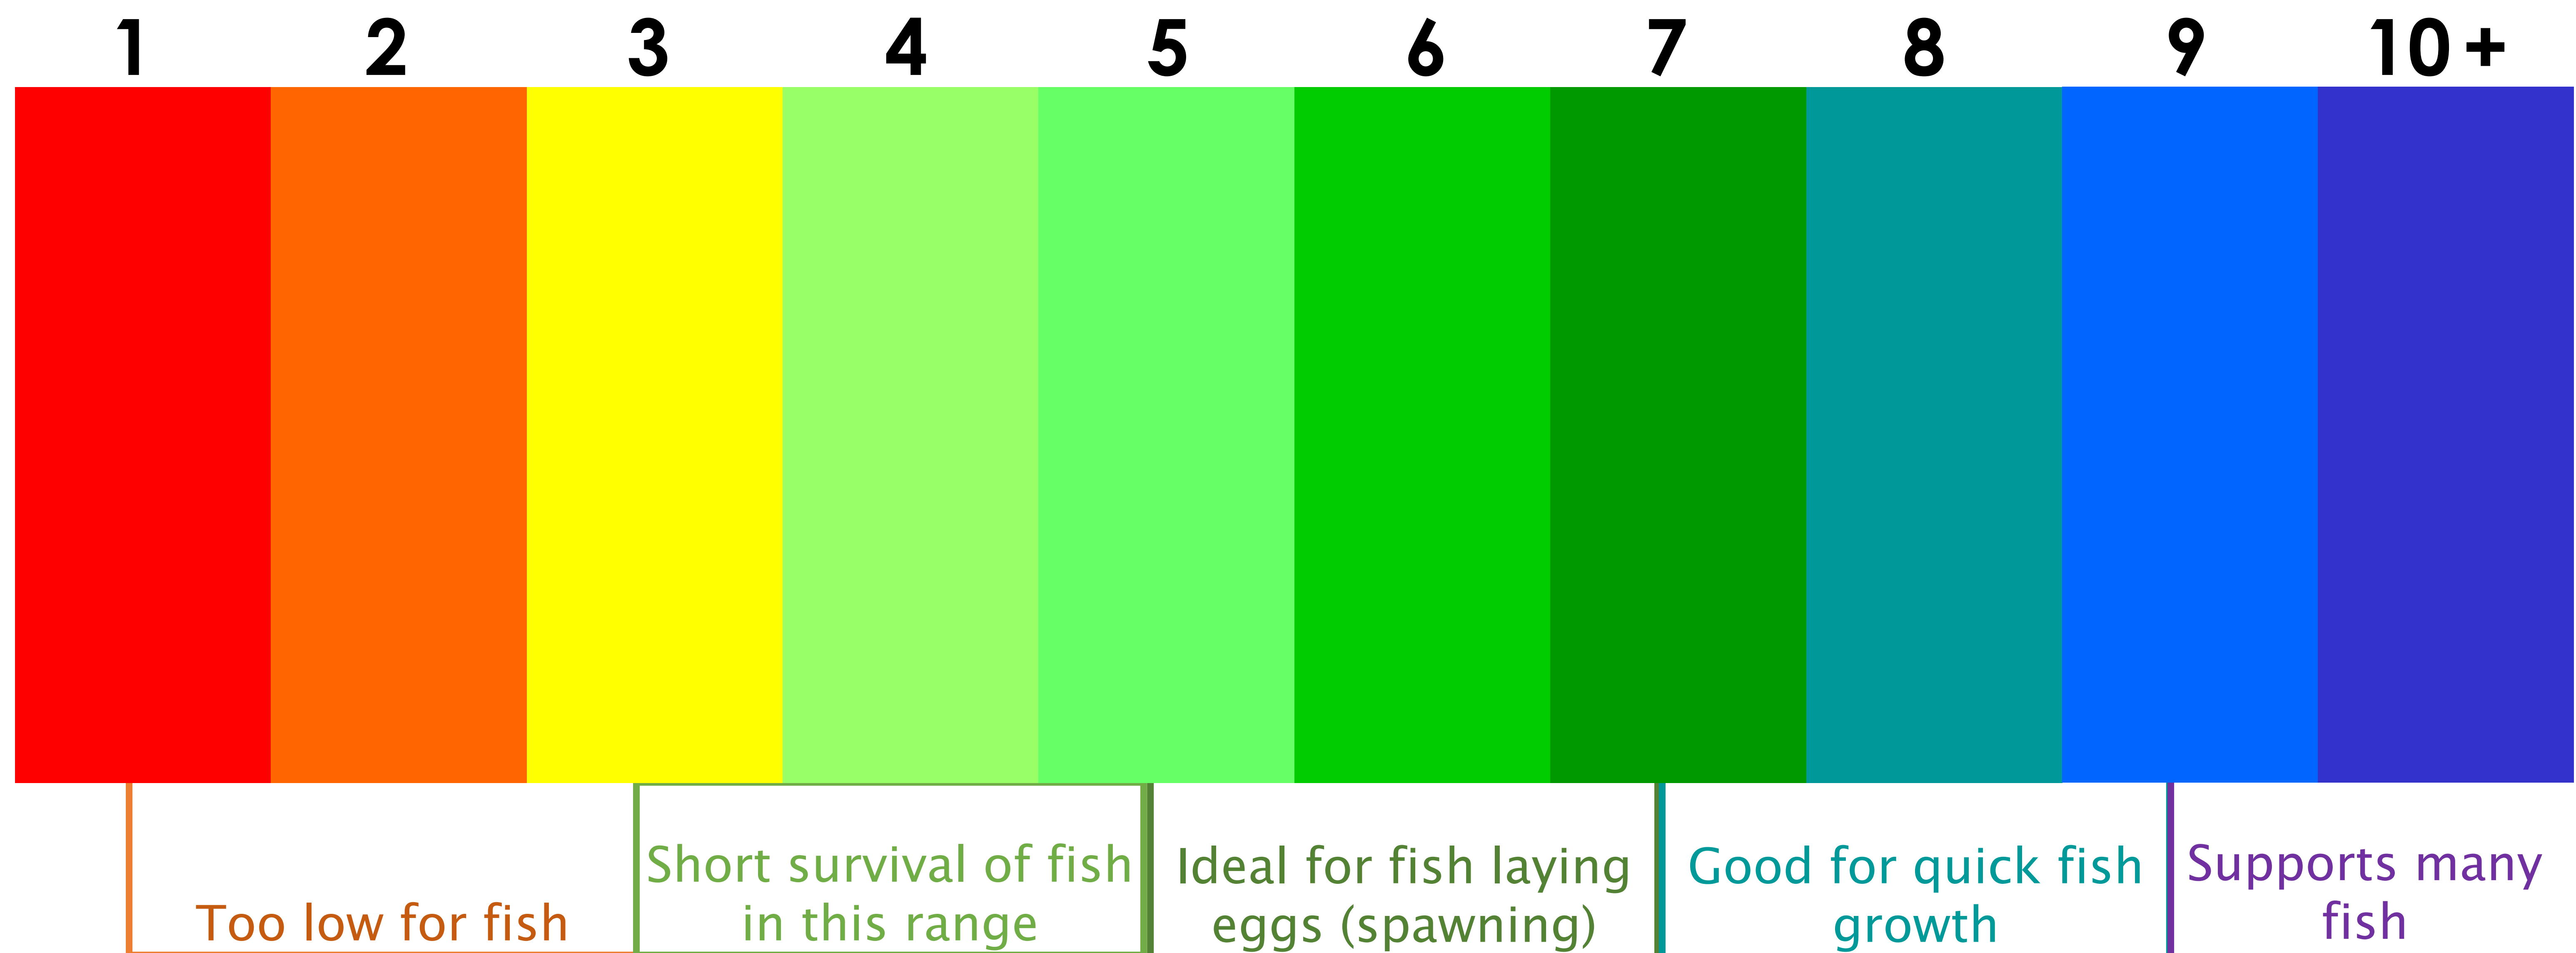

Wetland Water Quality: pH

Plants and animals are adapted to live in a small range of pH.

Wetland Water Quality: Dissolved Oxygen

Many aquatic animals need oxygen in the water to breathe!

Wetland Water Quality: Turbidity

How cloudy or mucky the water is
Measured by how much light there is underwater